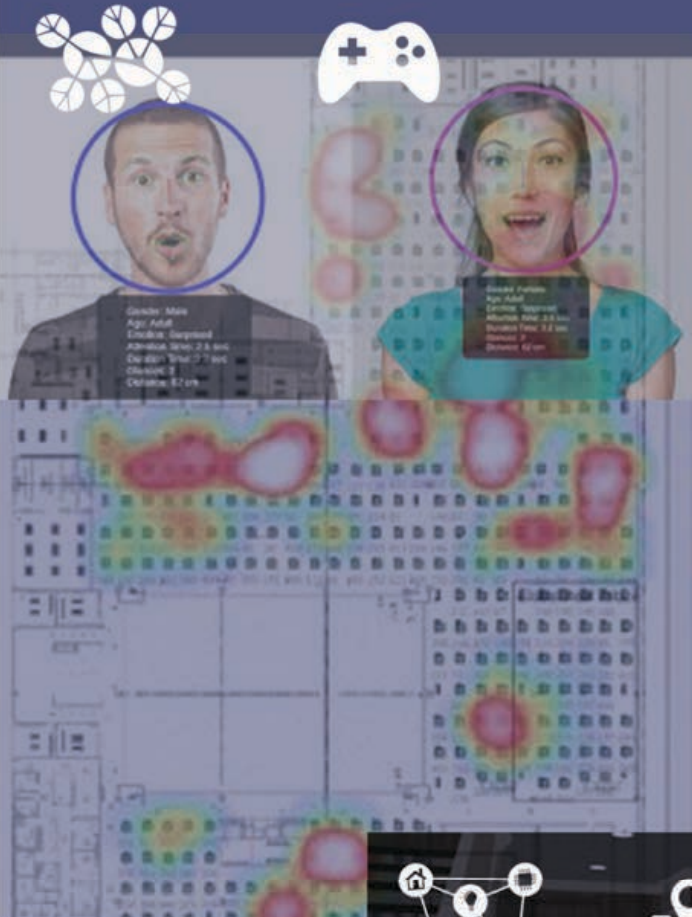

Emerging Technologies

What's Next in Lighting & Tech

Connective Innovation

January 21, 2016