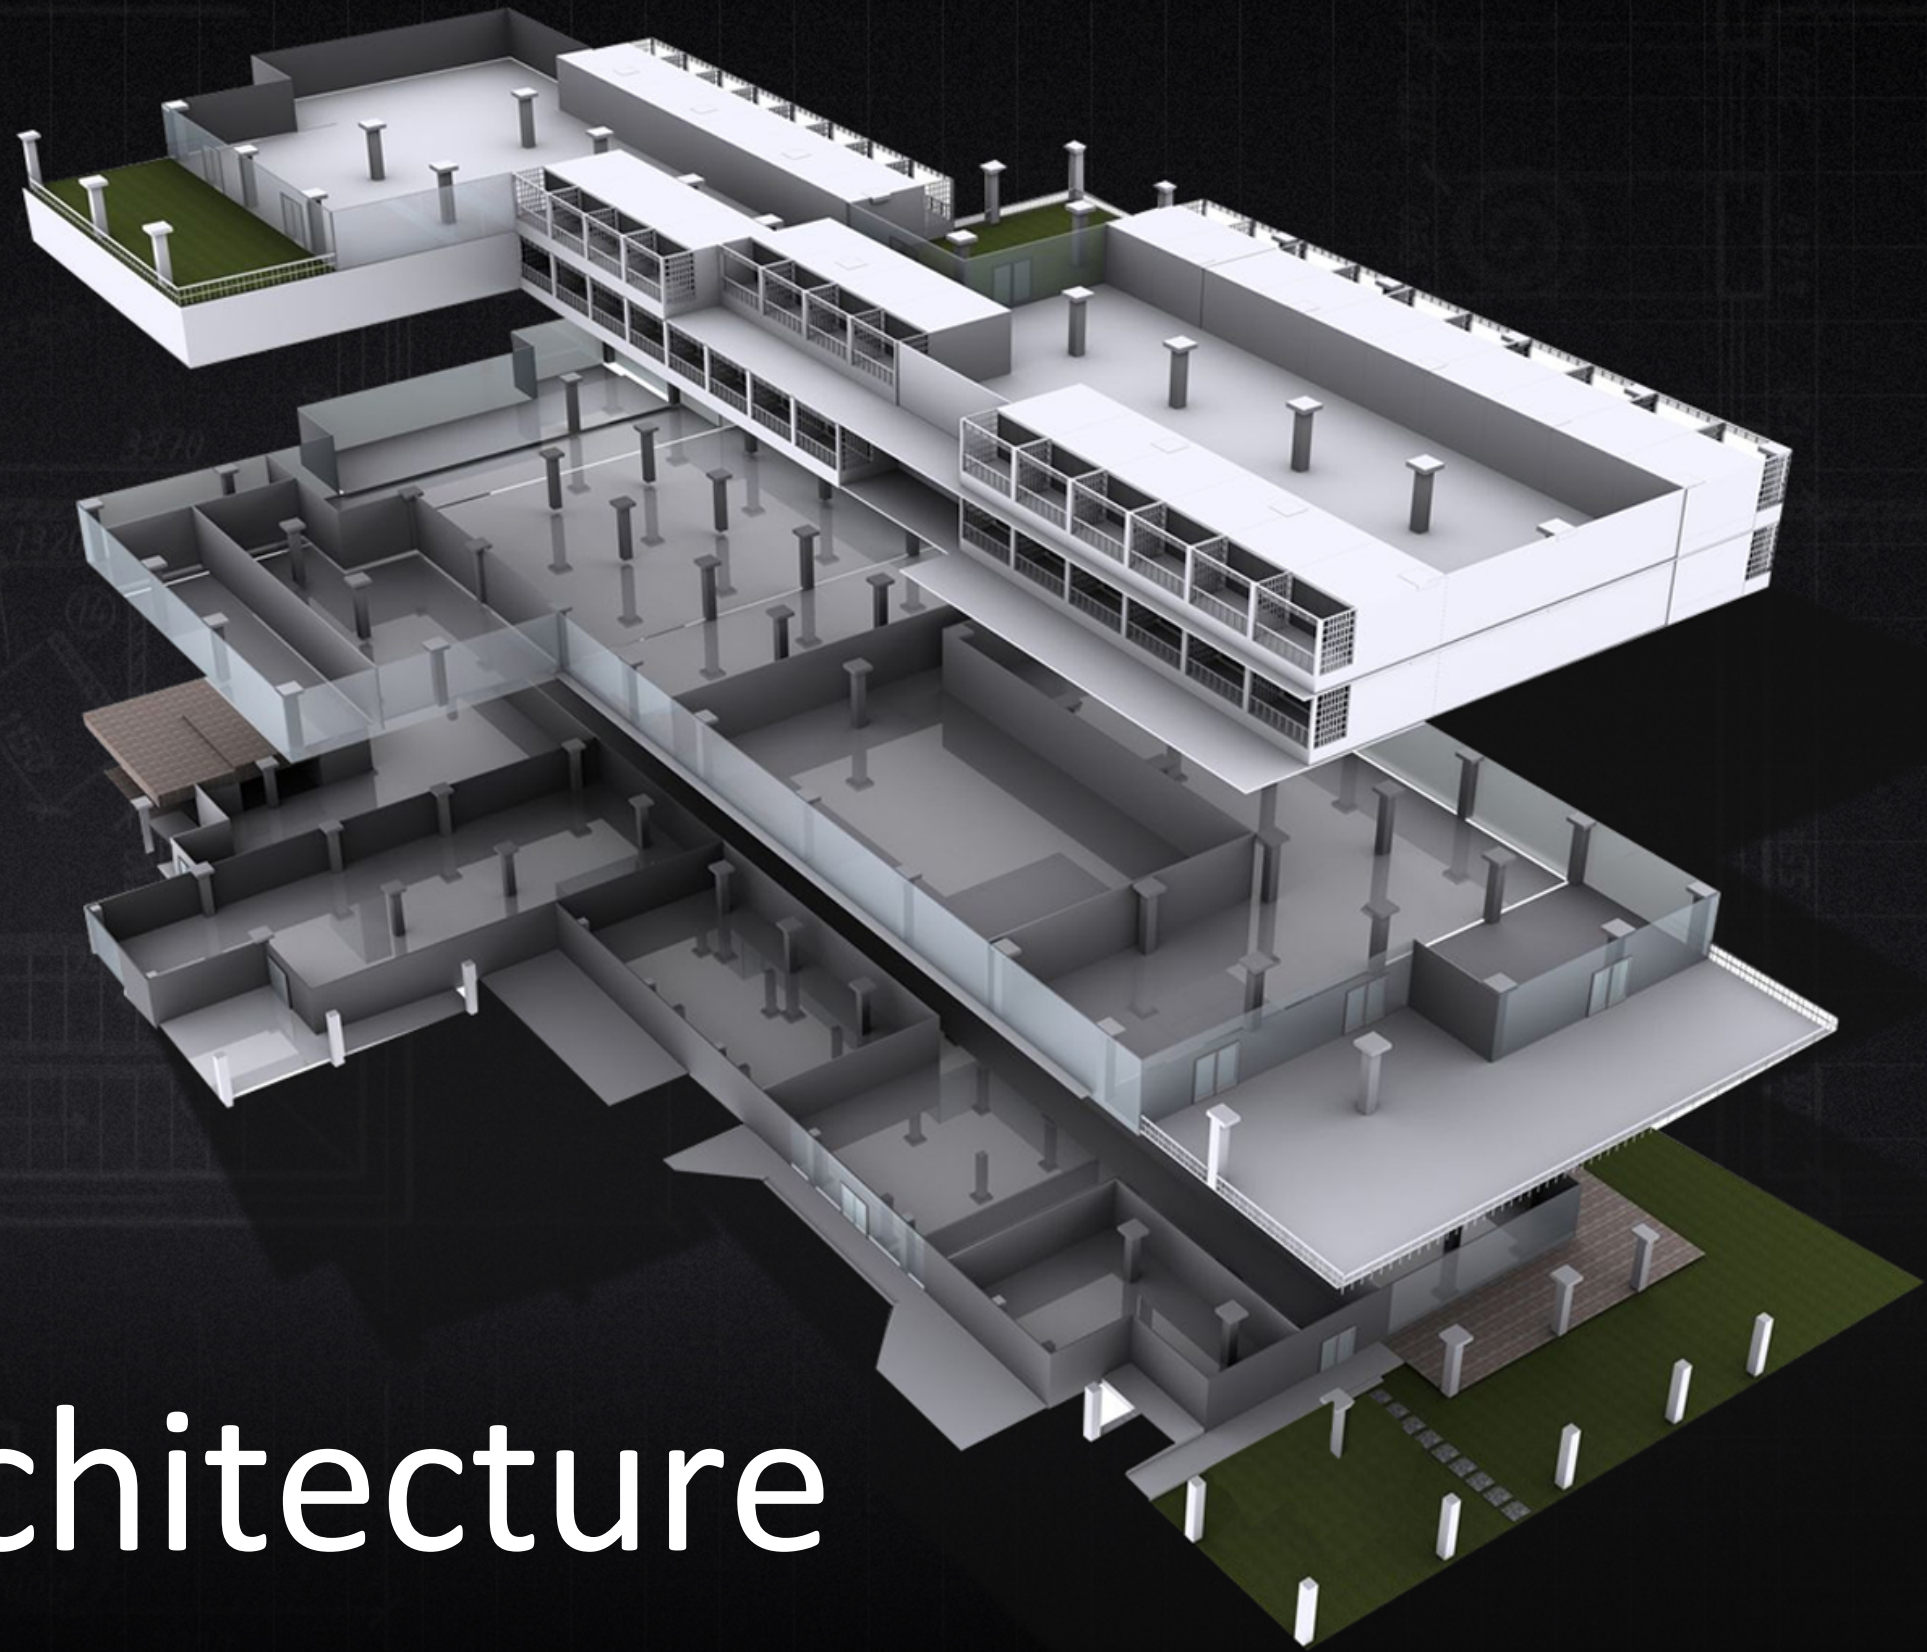

# VR & Architecture

MODULAR HOUSING 3D CONCEPT

CHRIS BONURA

MODULAR HOUSING 3D CONCEPT

CHRIS BONURA

An Oculus VR headset is shown from a side-front perspective. The display area is illuminated with a vibrant sunset scene over a body of water. The sky is filled with soft, wispy clouds in shades of blue, purple, and orange. The water in the foreground is calm, reflecting the colors of the sky. The Oculus logo is visible in the upper right corner of the display area.