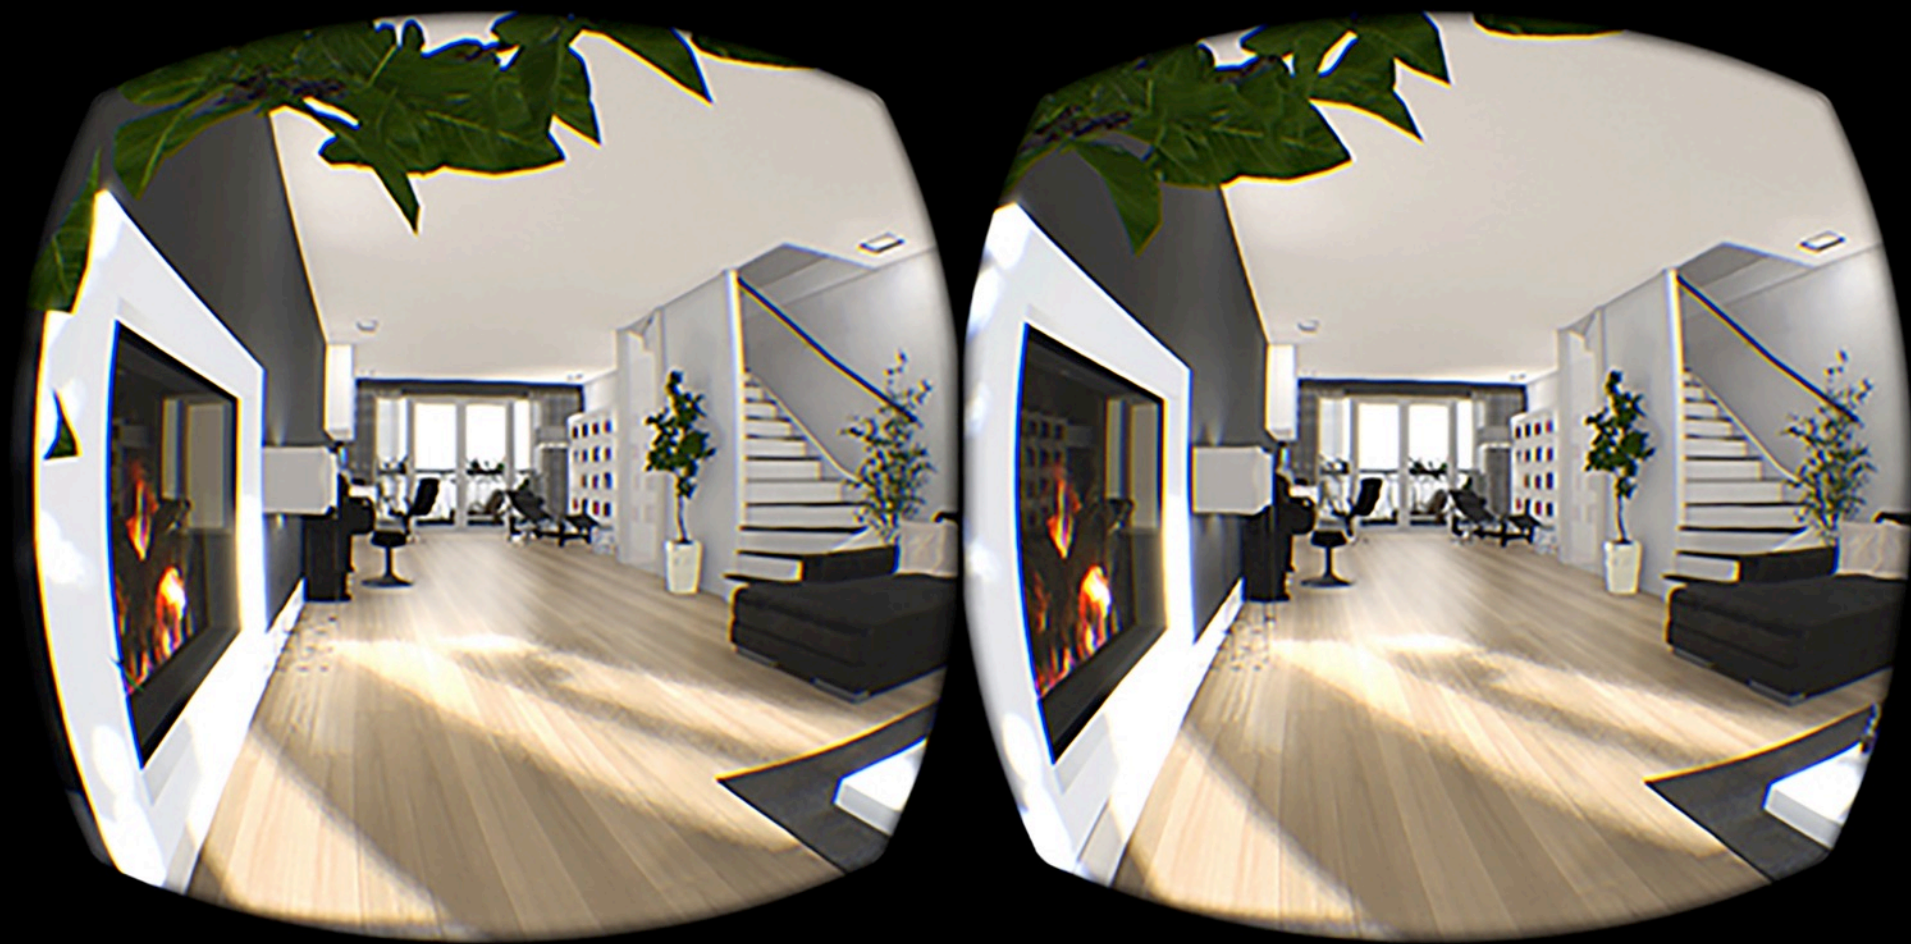

# VR & Architecture

MODULAR HOUSING 3D CONCEPT

CHRIS BONURA

MODULAR HOUSING 3D CONCEPT

CHRIS BONURA

An Oculus VR headset is shown from a side-front perspective. The display area is illuminated with a vibrant sunset scene over a body of water. The sky is filled with soft, wispy clouds in shades of blue, purple, and orange. The water in the foreground is calm, reflecting the colors of the sky. The Oculus logo is visible in the upper right corner of the display area.